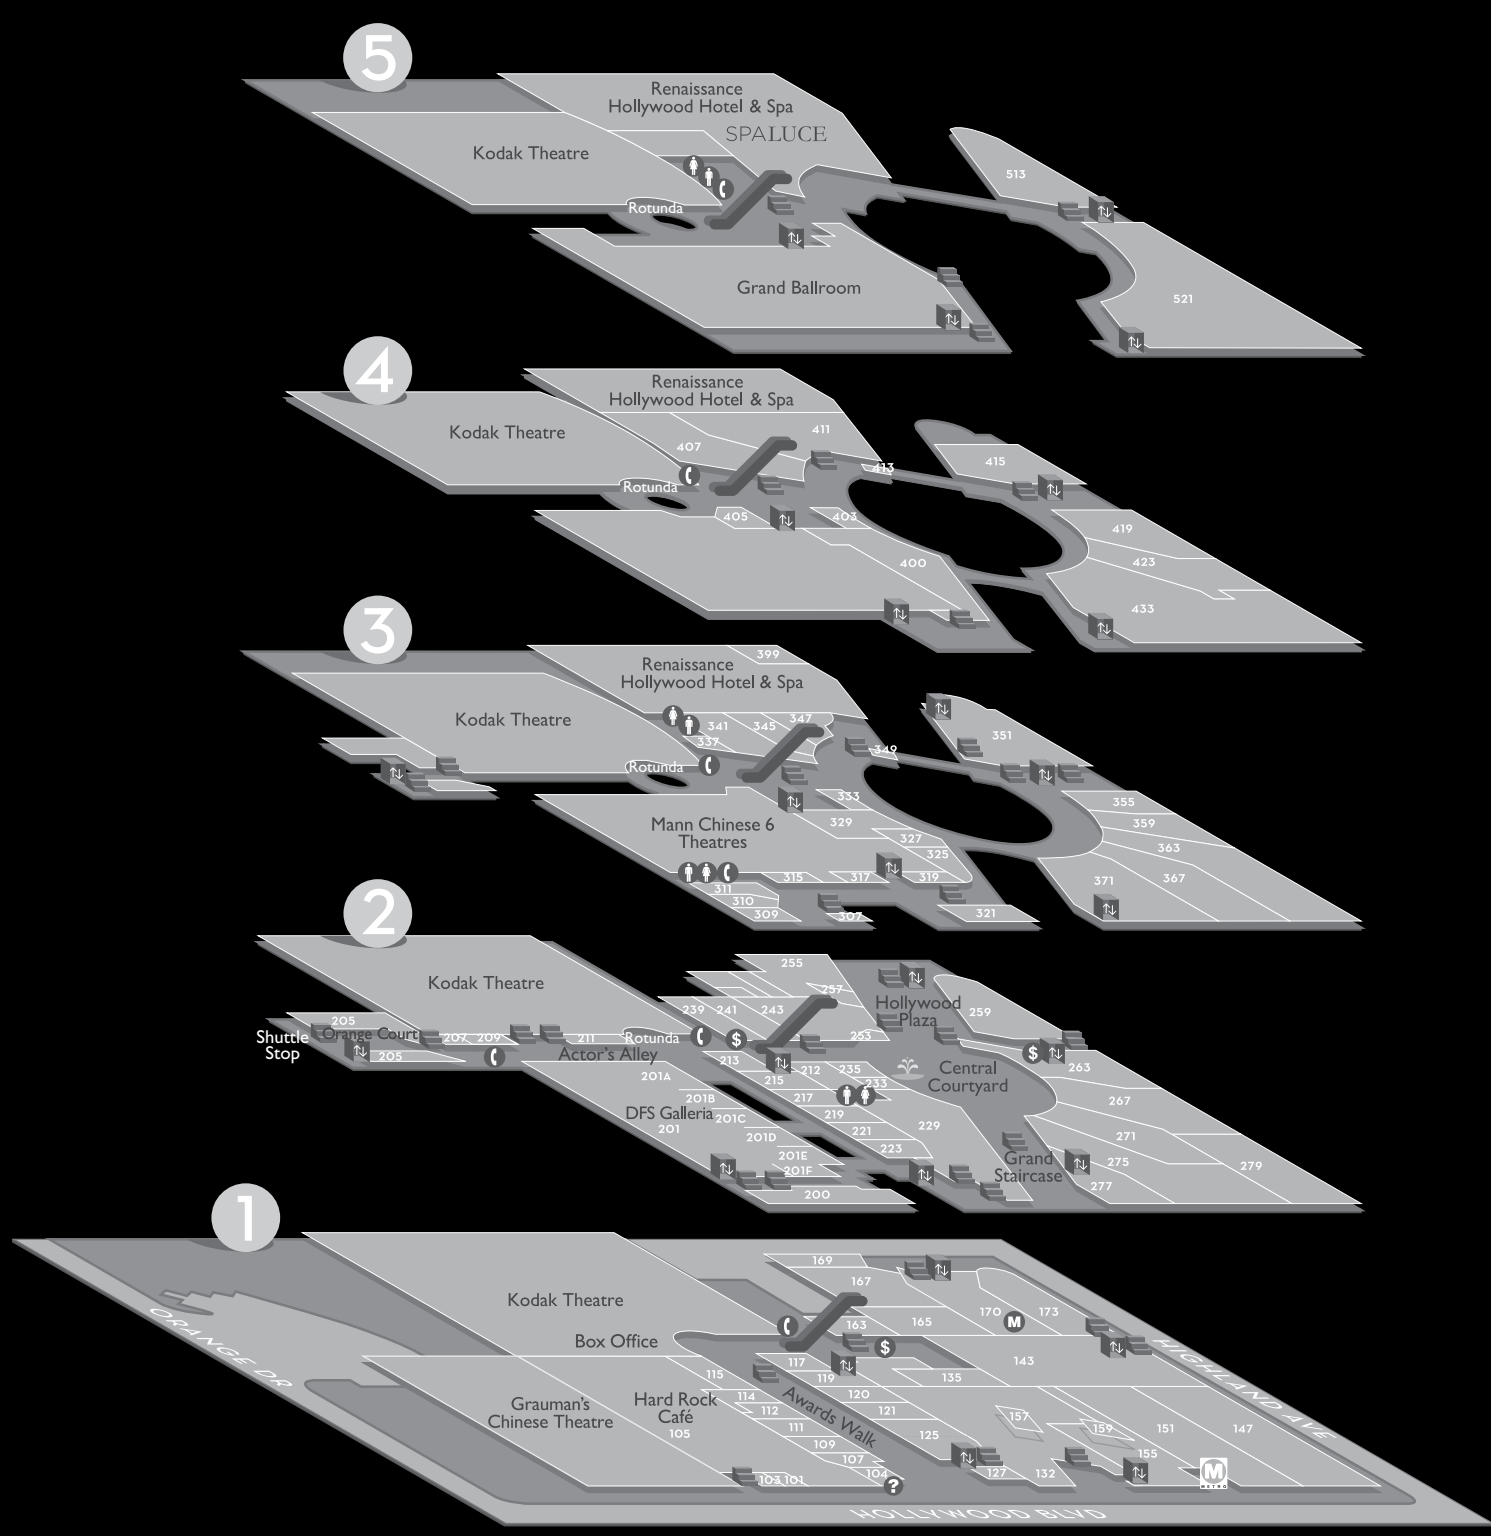

ENTERTAINMENT

521	Annex by Wolfgang Puck	491 1250
Level 5	Grand Ballroom	491 1250
Level 1	Grauman's Chinese Theatre	461 3331
105	Hard Rock Cafe	464 7625
433	The Highlands Nightclub	461 9800
Level 1	Kodak Theatre	308 6300
367	Level 3 Nightclub	468 2362
143	Lucky Strike Lanes	467 7776
Level 3	Mann Chinese 6 Theatres	461 3331
223	Musicians Institute	463 4080
259	Rolling Stone LA	464 4000
207	Starline Tours	463 3333
513	Vantage Dining by Wolfgang Puck	491 1250

SERVICES

103	Chinese Theatres Box Office	461 3331
201	Currency Exchange at DFS Galleria	960 4888
104	Hollywood Visitor Information Center	467 6412
217	JCB Plaza	817 6340
Level 1	Kodak Theatre Box Office	308 6300
170	Management Office	817 0200
163	Security Office	468 2270
Level 2	Shuttle Stop (in Orange Court)	467 6412
Level 5	SPALUCE	491 1376
207	Starline Tours	463 3333
167	U.S. Post Office	957 2671
	Renaissance Hollywood Hotel & Spa	856 1200

STEPS AWAY ON THE BLVD

	American Apparel	465 6315
	Cefiore Frozen Yogurt	465 9097
	Coffee Bean & Tea Leaf	467 7785
	El Capitan Theatre	467 7674
	Jimmy Kimmel Live	866 546 9849
	Geisha House	460 6300
	H&M	466 7633
	Loteria Grill	465 2500
	Madame Tussauds	798 1670
	Zara	469 1002

All area codes are 323.

PARKING VALIDATION
$2 for 4 hours with validation from stores and restaurants, Kodak Theatre and some special event locations do not validate, per City of Los Angeles regulation.