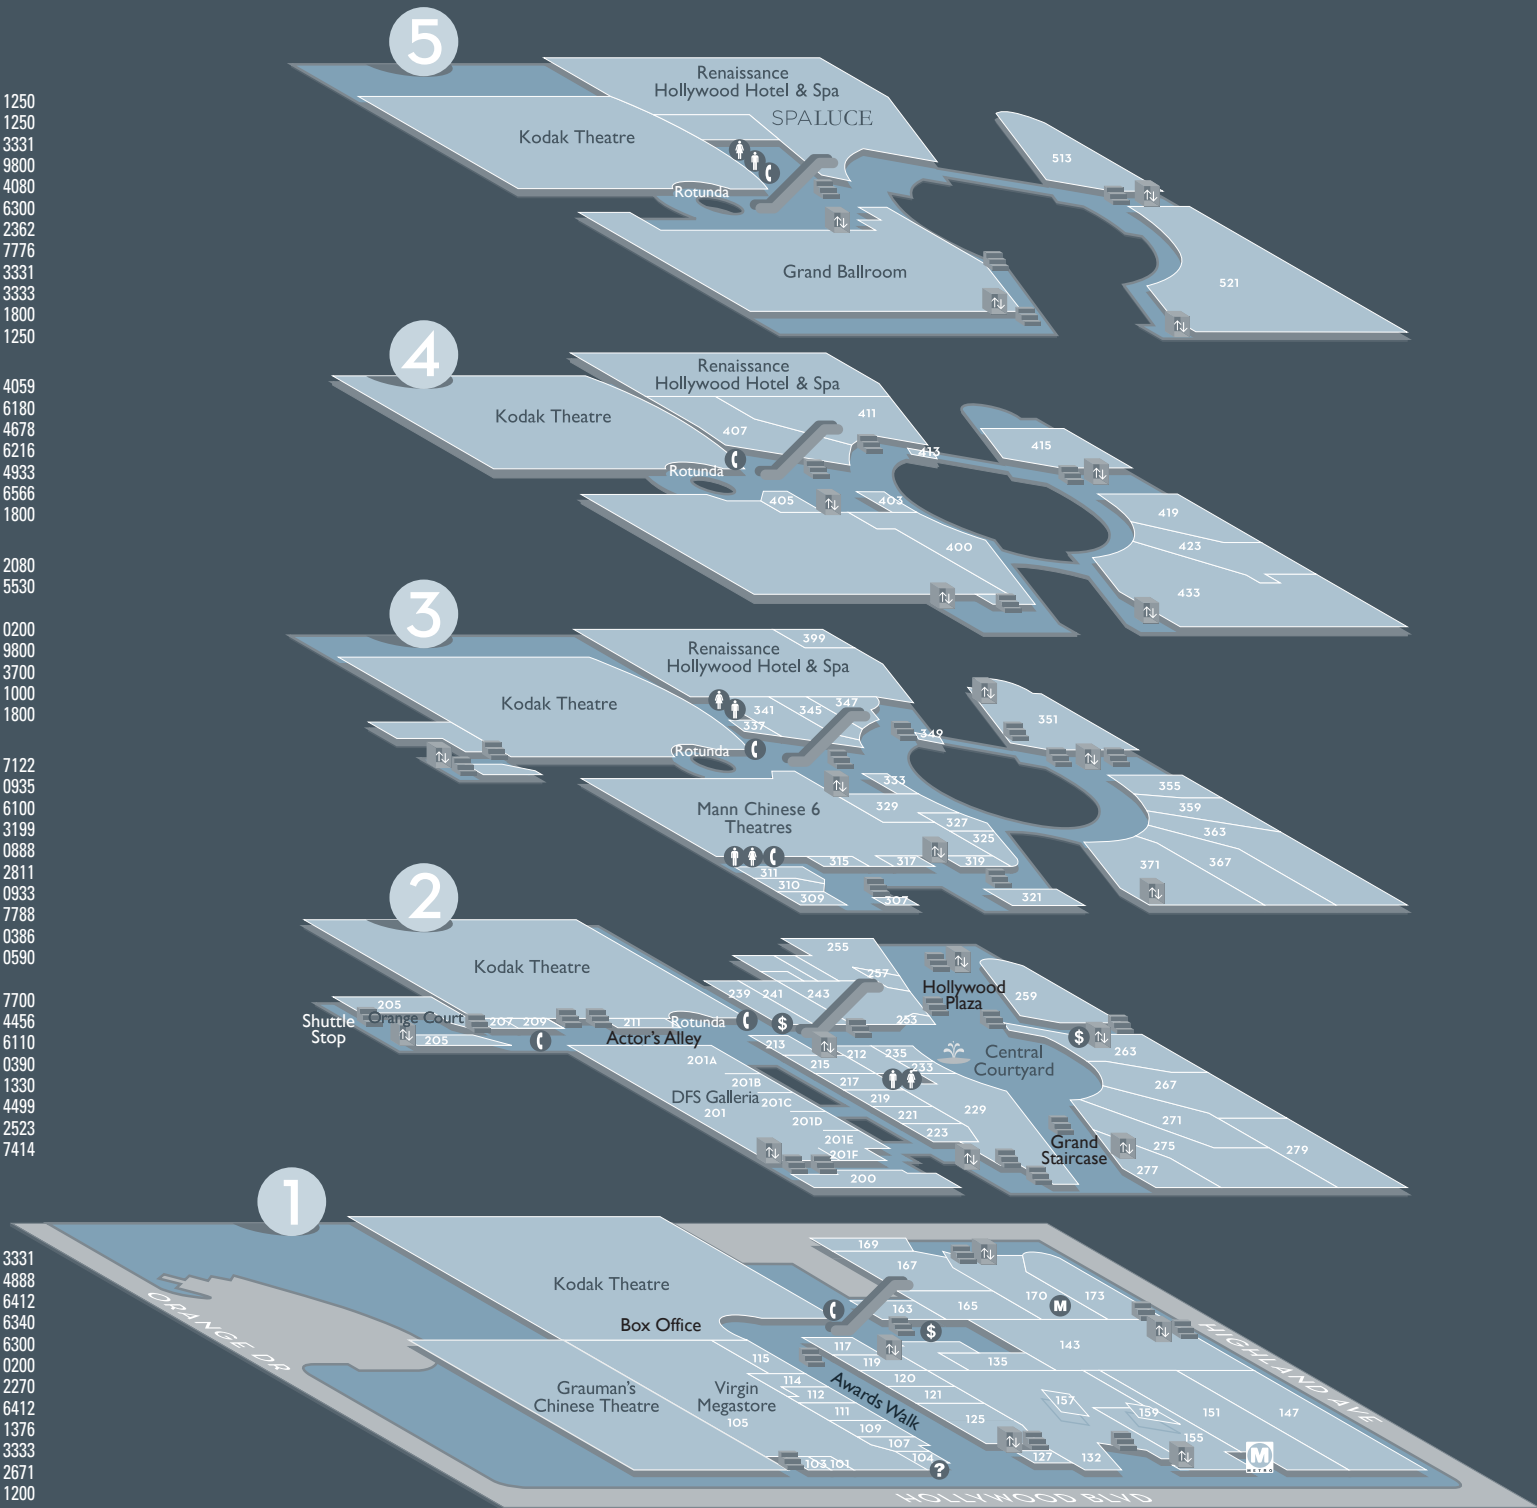

RESTAURANTS

255	California Pizza Kitchen	460 2080
407	The Grill on Hollywood	856 5530
400	Hard Rock Café*	
400	Koji's Sushi & Shabu Shabu	871 0200
433	rise at The Highlands	461 9800
423	Trastevere Ristorante Italiano	962 3700
399	Twist (in Hotel)	491 1000
411	uWink	466 1800

EATERIES

337	Auntie Anne's Pretzels	462 7122
317	Baja Hollywood	464 0935
157	Beard Papa's Sweets Café	462 6100
319	Cold Stone Creamery	962 3199
367	The Dip	871 0888
253	D'lush	467 2811
403	French Crêpe Company	960 0933
309	Fresh Fire Kabob	466 7788
310	Great Steak & Potato Co.	466 0386
333	Green Earth Café	962 0590
311	Hollywood Mongolian Grill	
315	Hollywood Pizzeria Express	466 7700
325	Johnny Rockets	465 4456
120	Kelly's Coffee & Fudge	464 6110
209	Metro Dogs	463 0390
233	Nestlé Toll House Café	467 1330
321	Quiznos Subs	460 4499
112	Rocky Mountain Chocolate Factory	464 2523
257	Starbucks	962 7414

SERVICES

103	Chinese Theatres Box Office	461 3331
201	Currency Exchange at DFS Galleria	960 4888
104	Hollywood Visitor Information Center	467 6412
217	JCB Plaza	817 6340
Level 1	Kodak Theatre Box Office	308 6300
170	Management Office	817 0200
163	Security Office	468 2270
Level 2	Shuttle Stop (in Orange Court)	467 6412
Level 5		491 1376
207	Starline Tours	463 3333
167	US Post Office	957 2671
	Renaissance Hollywood Hotel & Spa	856 1200

*coming soon
All area codes are 323.

PARKING VALIDATION

$2 for 4 hours with validation from stores and restaurants. Kodak Theatre and some special event locations do not validate, per City of Los Angeles regulation.